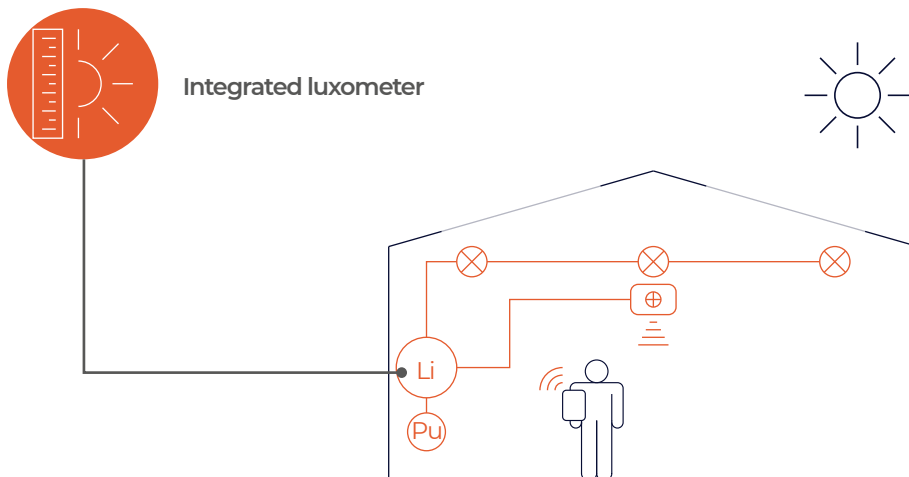

Outstanding among its main features of the automatic regulation of the luminosity level pushing button with no need to install any software, except for advanced settings through the IOS Play LITE app with the possibility of incorporating presence detection networks.