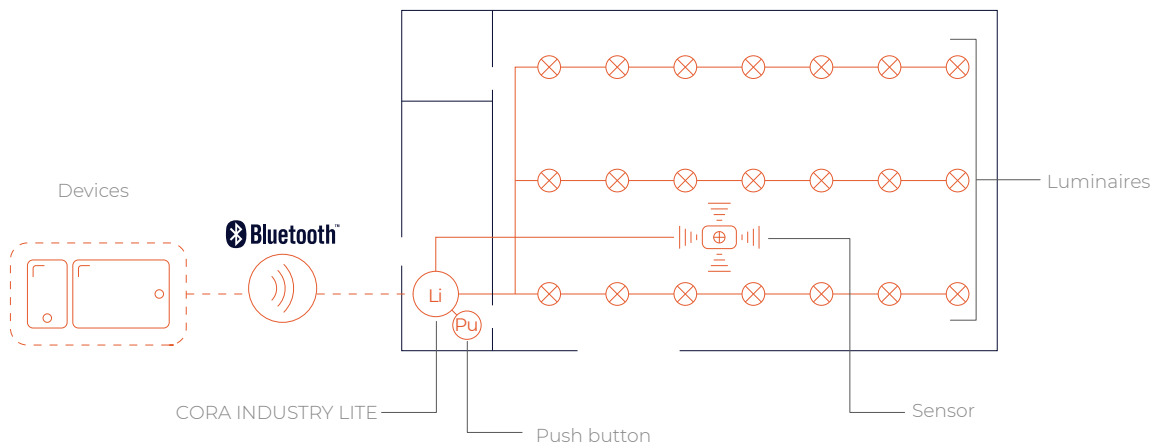

It has a built-in light sensor, regulates the flux emitted by the luminaires to compensate for the contribution from natural light and achieves optimal energy use by continually monitoring the light level to adjust the luminaires to the levels set.

Functionalities

Efficient facility control

Simple, intuitive installation

Standalone control system

Precise DALI Broadcast regulation of up to 64 drivers

Direct light level setting by push button

Advanced setting from the iOS Play LITE app

Cora Industry LITE /

Industrial building lighting

Outstanding among its main features of the automatic regulation of the luminosity level pushing button with no need to install any software, except for advanced settings through the IOS Play LITE app with the possibility of incorporating presence detection networks.

Compatible luminaires

Kela

Dacil Switch

Hexagon Zenit 48 Leds *

Hexagon Zenit 144 Leds *

Berlín Avant *

Benzine Elite Empotrar *

Benzine Elite Superficie *